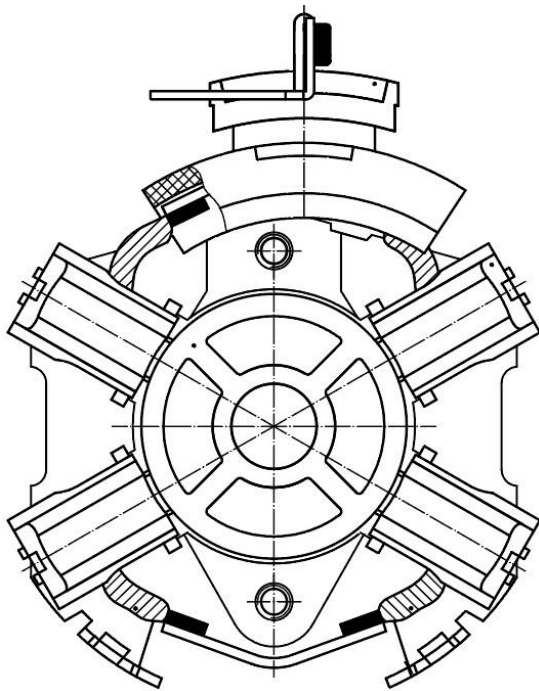

Узел щеточный стартера для автомобилей Ford Transit (06-) 2.2TDCi/PSA Boxer (06-) 2.2HDI

ОЕМ: 0011510814, 0011512514, 0011514514, 0011514914, 0011515614, 07C911209, 1004336396, 1004336414, 1004336470, 1004336598, 1004336604, 1004336722, 1004336743, 1004336824, 1004336873, 2004336213, A0011510814, A0011512514, A0011514514, A0011514914, A0011515614

Артикул: VBS 1001

Применяемость: CITROEN: JUMPER II Van, JUMPER II Bus, JUMPER II Platform/Chassis

FIAT: DUCATO Platform/Chassis (250_), DUCATO Bus (250_), DUCATO Van (250_)

FORD: TRANSIT Bus (FD_-, FB_-, FS_-, FZ_-, FC_ -), TRANSIT Van (FA_ -), TRANSIT V363 Bus (FAD, FBD), TRANSIT TOURNEO Bus, TRANSIT V363 Platform/Chassis (FED, FFD), TRANSIT CUSTOM V362 Van (FY, FZ), TRANSIT CUSTOM V362 Bus (F3), TRANSIT V363 Van (FCD, FDD), TOURNEO CUSTOM V362 Bus (F3), TRANSIT Platform/Chassis (FM_-, FN_-, FF_ -)

LAND ROVER: DEFENDER Station Wagon (L316), DEFENDER Pick Up (L316), DEFENDER Cabrio (L316), DEFENDER Platform/Chassis (L316)

MERCEDES-BENZ: CLK Convertible (A209), CLK Convertible (A208), SPRINTER 3,5-t Van (B906), CLS (C218), CLK (C209), S-CLASS Coupe (C215), SPRINTER 3-t Platform/Chassis (B906), SL (R230), CLK (C208), C-CLASS Coupe (CL203), GL-CLASS (X166), G-CLASS (W463), S-CLASS (W220), SPRINTER 3,5-t Platform/Chassis (B906), E-CLASS Coupe (C207), E-CLASS (W211), E-CLASS (W210), E-CLASS Convertible (A207), SPRINTER 5-t Bus (B906), SPRINTER 3-t Van (B906), SPRINTER 5-t Van (B906), VITO Bus (W639), G-CLASS Cabrio (W463), VIANO (W639), VITO / MIXTO Van (W639), E-CLASS T-Model (S212), SPRINTER 4,6-t Platform/Chassis (B906), SPRINTER 3-t Bus (B906), SPRINTER 4,6-t Van (B906), C-CLASS (W203), SPRINTER 5-t Platform/Chassis (B906), C-CLASS (W202), SLK (R171), SL (R129), S-CLASS (W221), M-CLASS (W166), C-CLASS (W204), E-CLASS T-Model (S210), E-CLASS (W212), E-CLASS T-Model (S211), GLK-CLASS (X204), GL-CLASS (X164), C-CLASS T-Model (S203), C-CLASS T-Model (S202), C-CLASS T-Model (S204), CLS Shooting Brake (X218), CLS (C219), SLK (R170), SPRINTER 3,5-t Bus (B906), M-CLASS (W163), R-CLASS (W251, V251)

PEUGEOT: BOXER Van, BOXER Platform/Chassis, BOXER Bus

PUCH: G-MODELL (W463)

Розничная цена ..... **995 P**