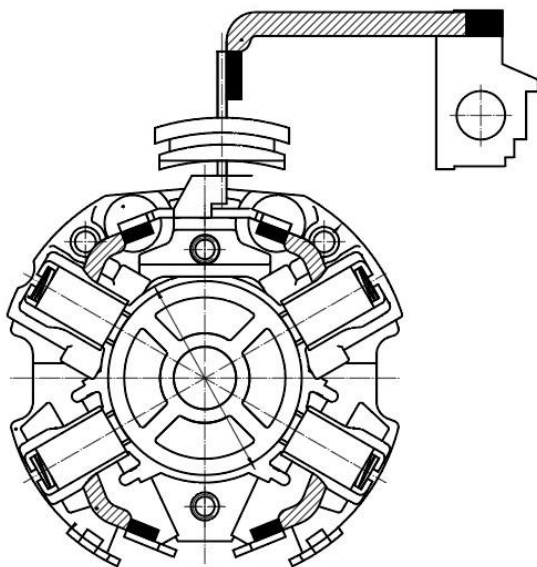

Узел щеточный стартера для автомобилей VAG Transporter T4 (90-) 1.9D/2.4D/2.5TDI

ОЕМ: 020911209, 021911209, 02A911209B, 068911209E, 085911209C

Артикул: VBS 1000

Применяемость: AUDI: A3 (8L1)

DAEWOO: MUSSO (FJ), KORANDO (KJ)

FORD: GALAXY I (WGR)

MERCEDES-BENZ: 124 T-Model (S124), G-CLASS Cabrio (W463), 124 Saloon (W124), 124 Coupe (C124), SL (R129), S-CLASS (W126), E-CLASS (W124), S-CLASS (W140), E-CLASS T-Model (S124), C-CLASS (W202), S-CLASS (W221), E-CLASS (W210), G-CLASS (W463), E-CLASS Coupe (C124), E-CLASS Convertible (A124), 190 (W201)

PUCH: G-MODELL (W463)

SEAT: IBIZA II (6K1), CORDOBA (6K1, 6K2), TOLEDO I (1L2), INCA (6K9), LEON (1M1), ALHAMBRA (7V8, 7V9), TOLEDO II (1M2), CORDOBA Vario (6K5)

SKODA: OCTAVIA I Combi (1U5), OCTAVIA I (1U2)

SSANGYONG: REXTON / REXTON II (GAB_)

VW: CORRADO (53I), GOLF III Variant (1H5), NEW BEETLE (9C1, 1C1), PASSAT B3/B4 (3A2, 35I), GOLF IV Van (1J1), GOLF IV (1J1), PASSAT B3/B4 Variant (3A5, 35I), POLO III CLASSIC (6V2), POLO Variant (6V5), TRANSPORTER IV Bus (70XB, 70XC, 7DB, 7DW, 7DK) | TRANSPORTER / CARAVELLE, SHARAN (7M8, 7M9, 7M6), GOLF III (1H1), VENTO (1H2), GOLF IV Variant (1J5), TRANSPORTER IV Van (70A, 70H, 7DA, 7DH), TRANSPORTER IV Platform/Chassis (70E, 70L, 70M, 7DE, 7DL, 7D, TRANSPORTER IV Bus (70B, 70C, 7DB, 7DK, 70J, 70K, 7DC, 7DJ), CADDY II Box Body/MPV (9K9A), BORA I (1J2), CADDY II MPV (9K9B), BORA Variant (1J6)

Розничная цена ..... **735 P**